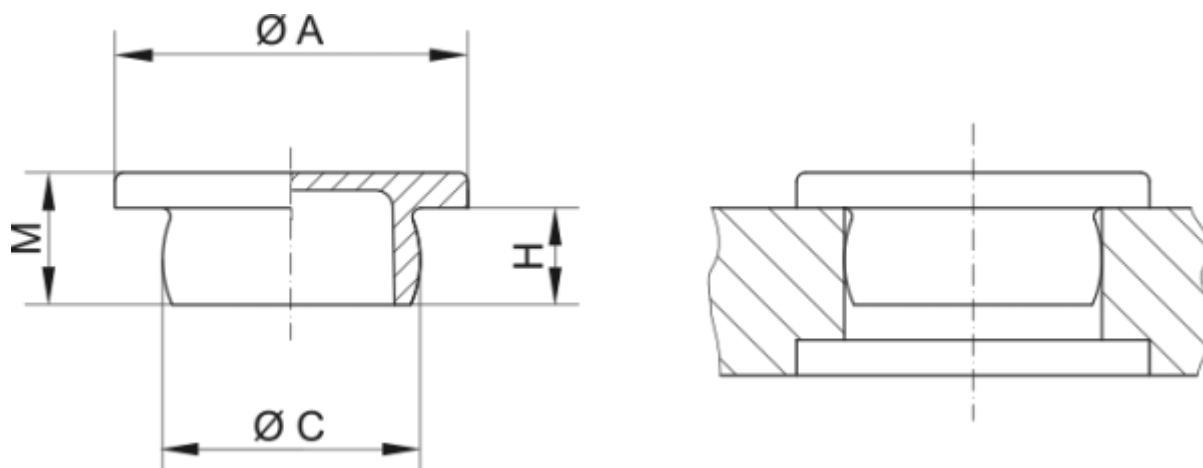

# Data Sheet

Article number: 59GPN300F40

Description: KLEE Round plug GPN 300F - Ø 58

## Measures

A = 63

C = 58

H = 18

M = 21